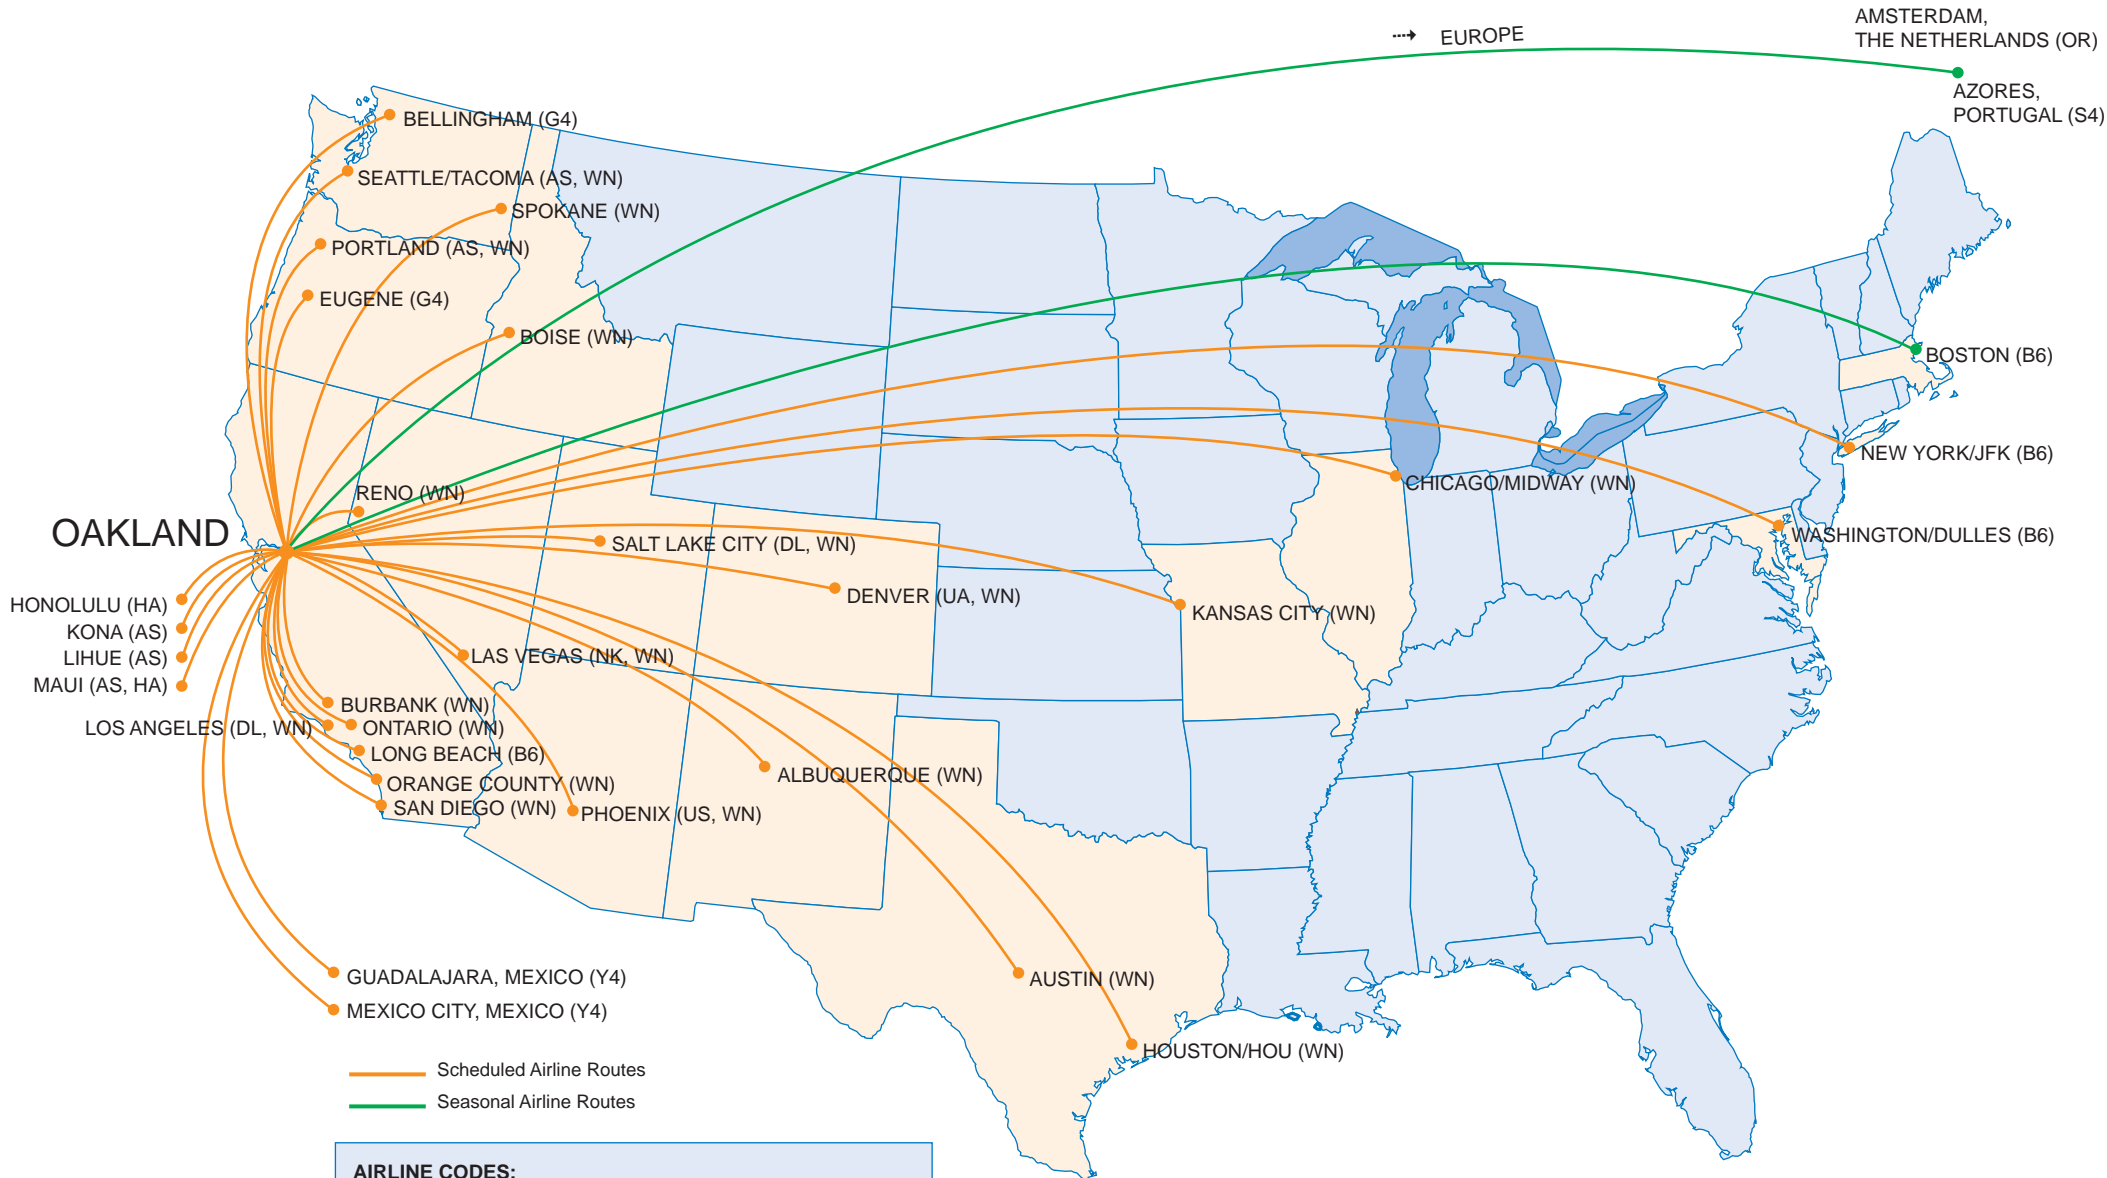

Oakland International Airport Airline Route Map

AIRLINE CODES:

Alaska/Horizon Air (AS)	SATA (S4)
Allegiant Air (G4)	Southwest (WN)
ArkeFly (OR)	Spirit (NK)
Delta/Delta Connection (DL)	United (UA)
Hawaiian Airlines (HA)	US Airways/US Airways Express (US)
JetBlue (B6)	Volaris (Y4)

I  OAK
 Park Close. Fly on time.